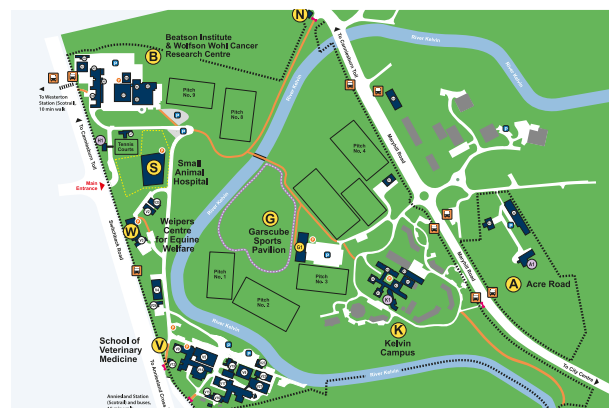

TRAVEL DIRECTIONS

<https://www.gla.ac.uk/myglasgow/sustainability/travel/traveltogarscubecampus>

FROM MAIN CAMPUS TO BEATSON/WOLFSON:

Buses: 15 - Citylink, 60, 60A - First

Train: Partick to Westerton,

Parking: apply for a permit here:

www.gla.ac.uk/myglasgow/central/trafficandsecurity/parkinginformation

£126 for students per annum, subject to availability

FROM MAIN CAMPUS TO POG:

Buses: 15- Citylink (from main campus), 6, 6A - First (from Great Western Road)

Train: Partick to Hyndland

Food options - Beatson café, Vet School (The Barn)

FOLLOW US

There is lots of information and support out there for PGR students here are some we recommend:

Institute of Cancer Sciences
University of Glasgow
www.facebook.com/groups/uofg.mvls.ics

@GUcancersci

@ICS_AthenaSWAN

The UoG PGR Blog – has lots of interesting articles on PGR life and issues: <https://uofgpgrblog.com/>

And the University PGR website has a wealth of information on student support:

www.gla.ac.uk/colleges/mvls/graduateschool/currentstudents

USEFUL CONTACTS

PGR Convenor - Joanne Edwards
Joanne.edwards@glasgow.ac.uk

Associate PGR Dean - Helen Wheadon
Helen.Wheadon@glasgow.ac.uk