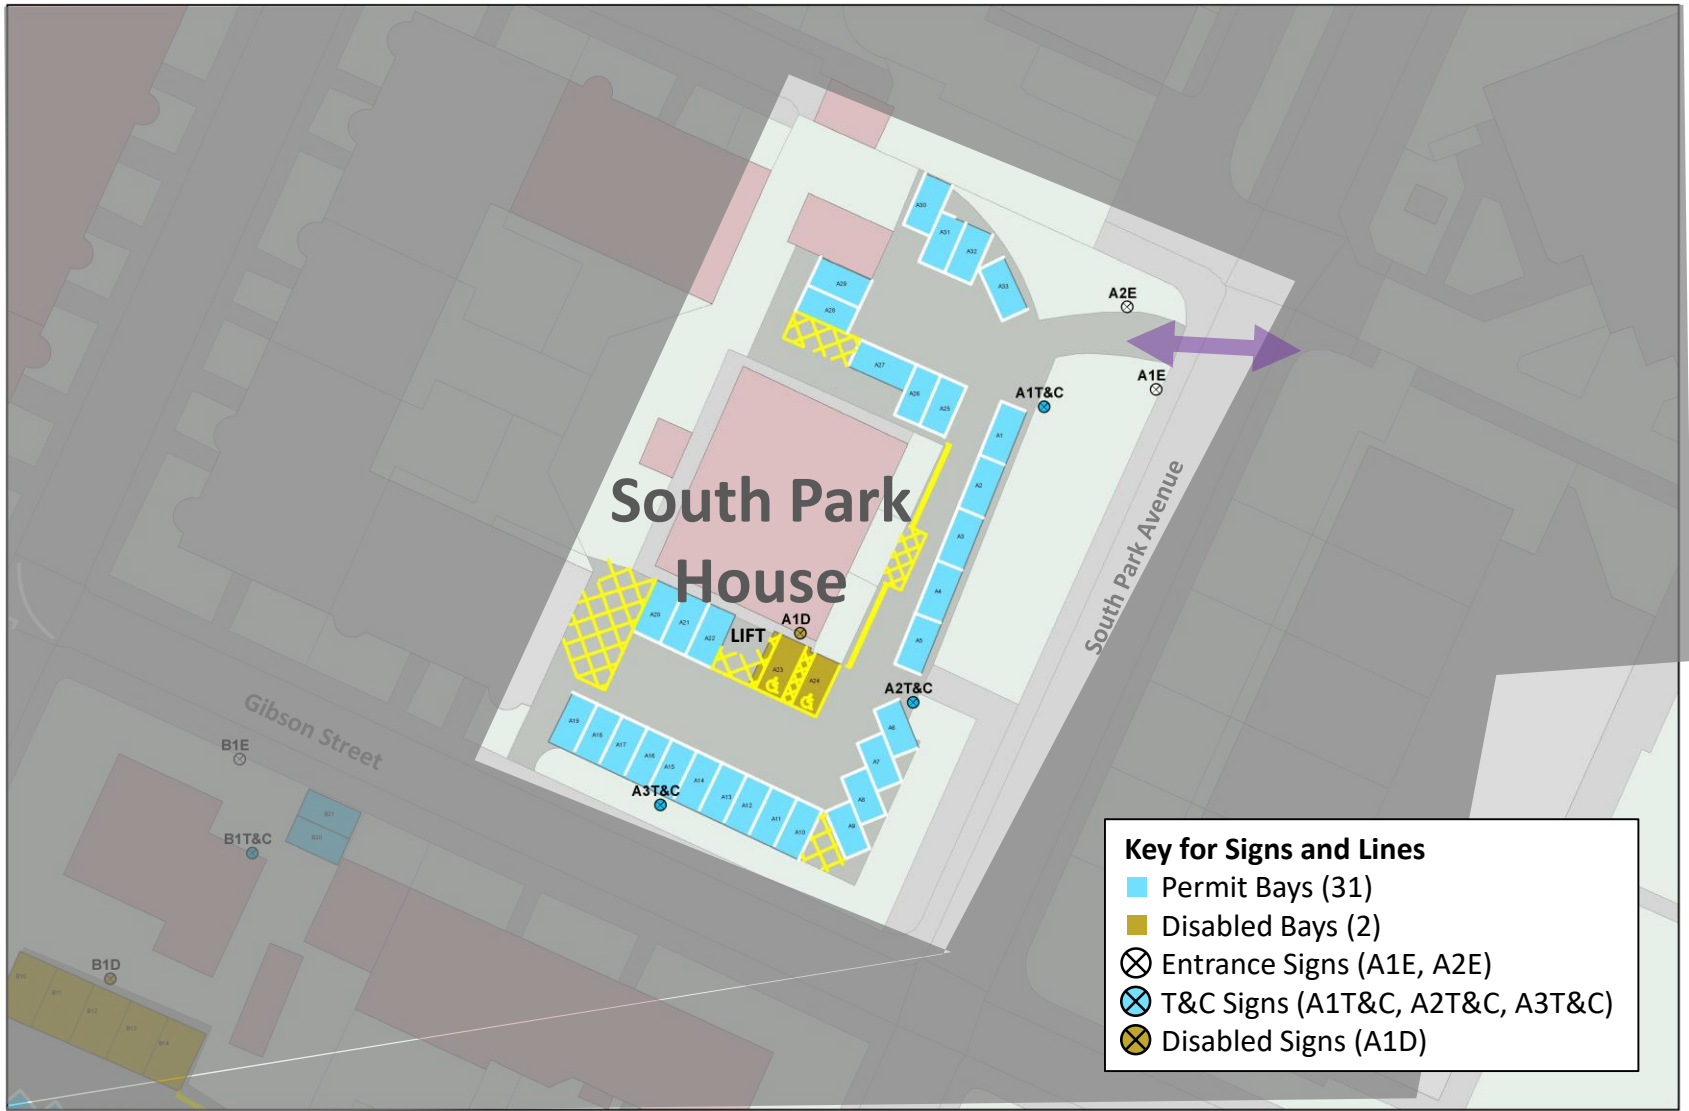

0 10 20 40 m

Title: A - South Park House

Version: 1.6

Notes:

Date: 01/04/2019