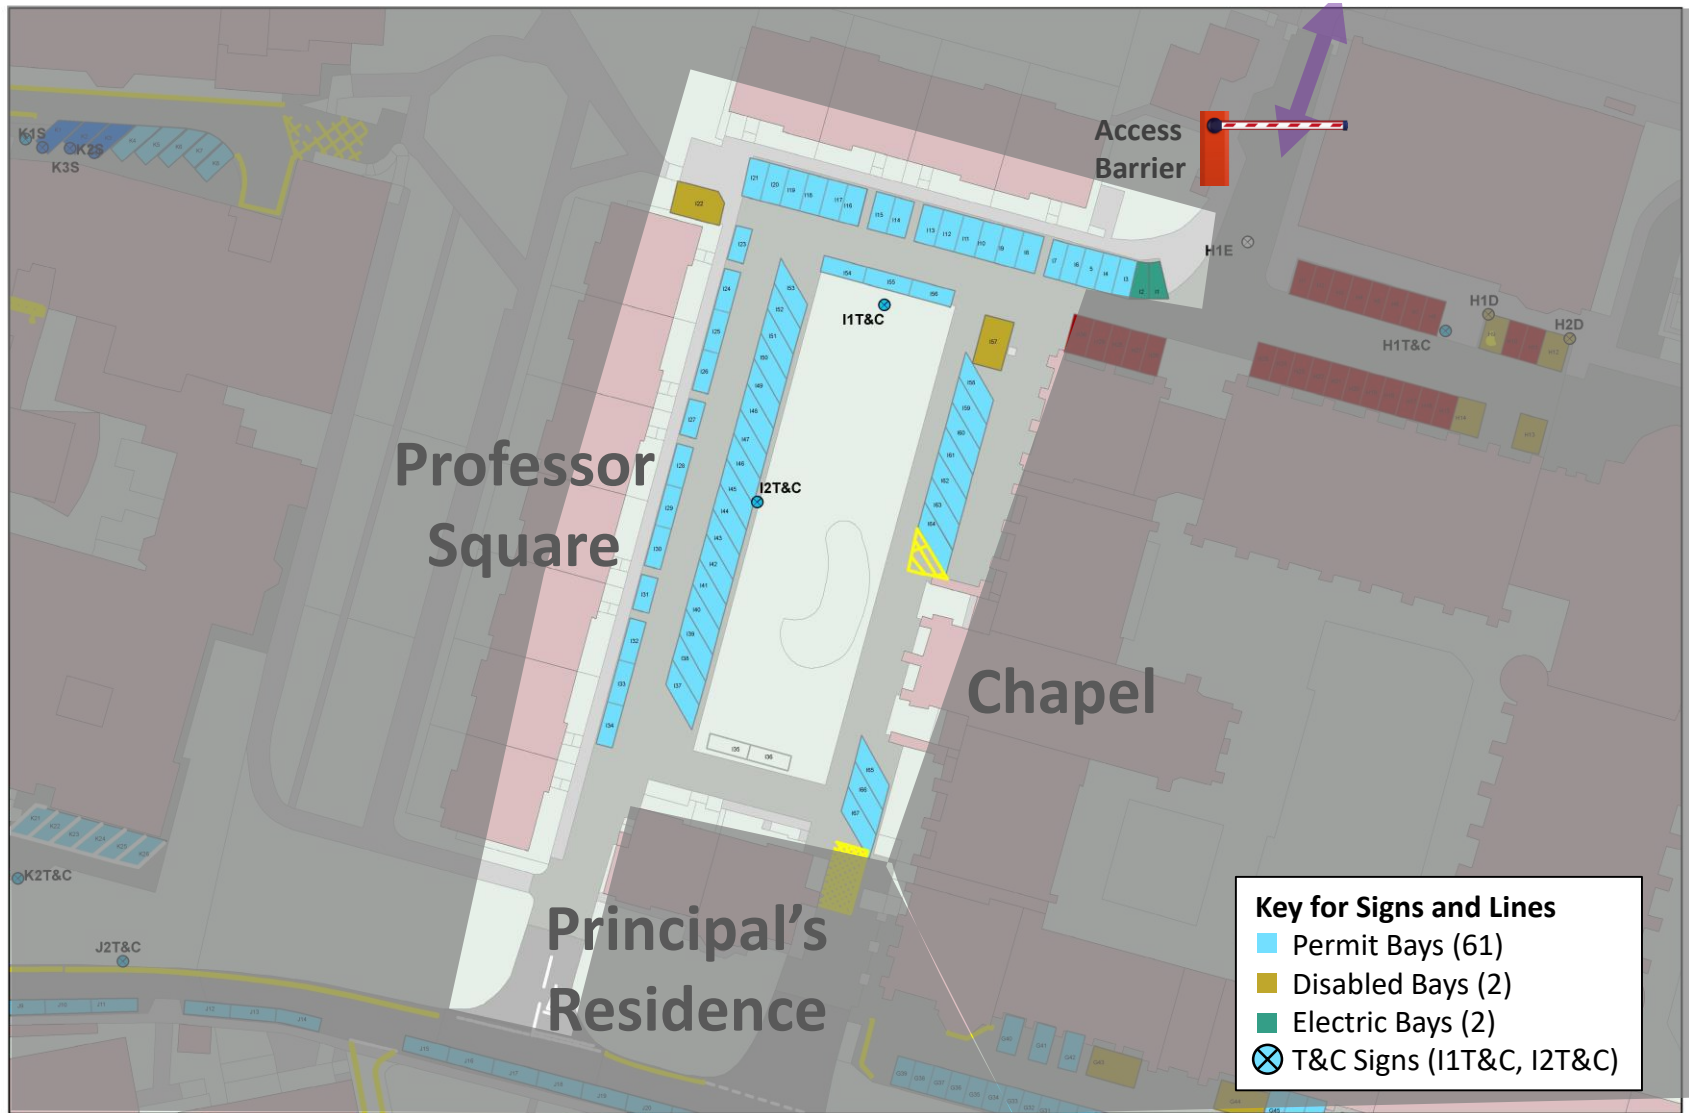

0 15 30 60 m

Title: I - Professor Square

Version: 1.6

Notes:

Date: 01/04/2019