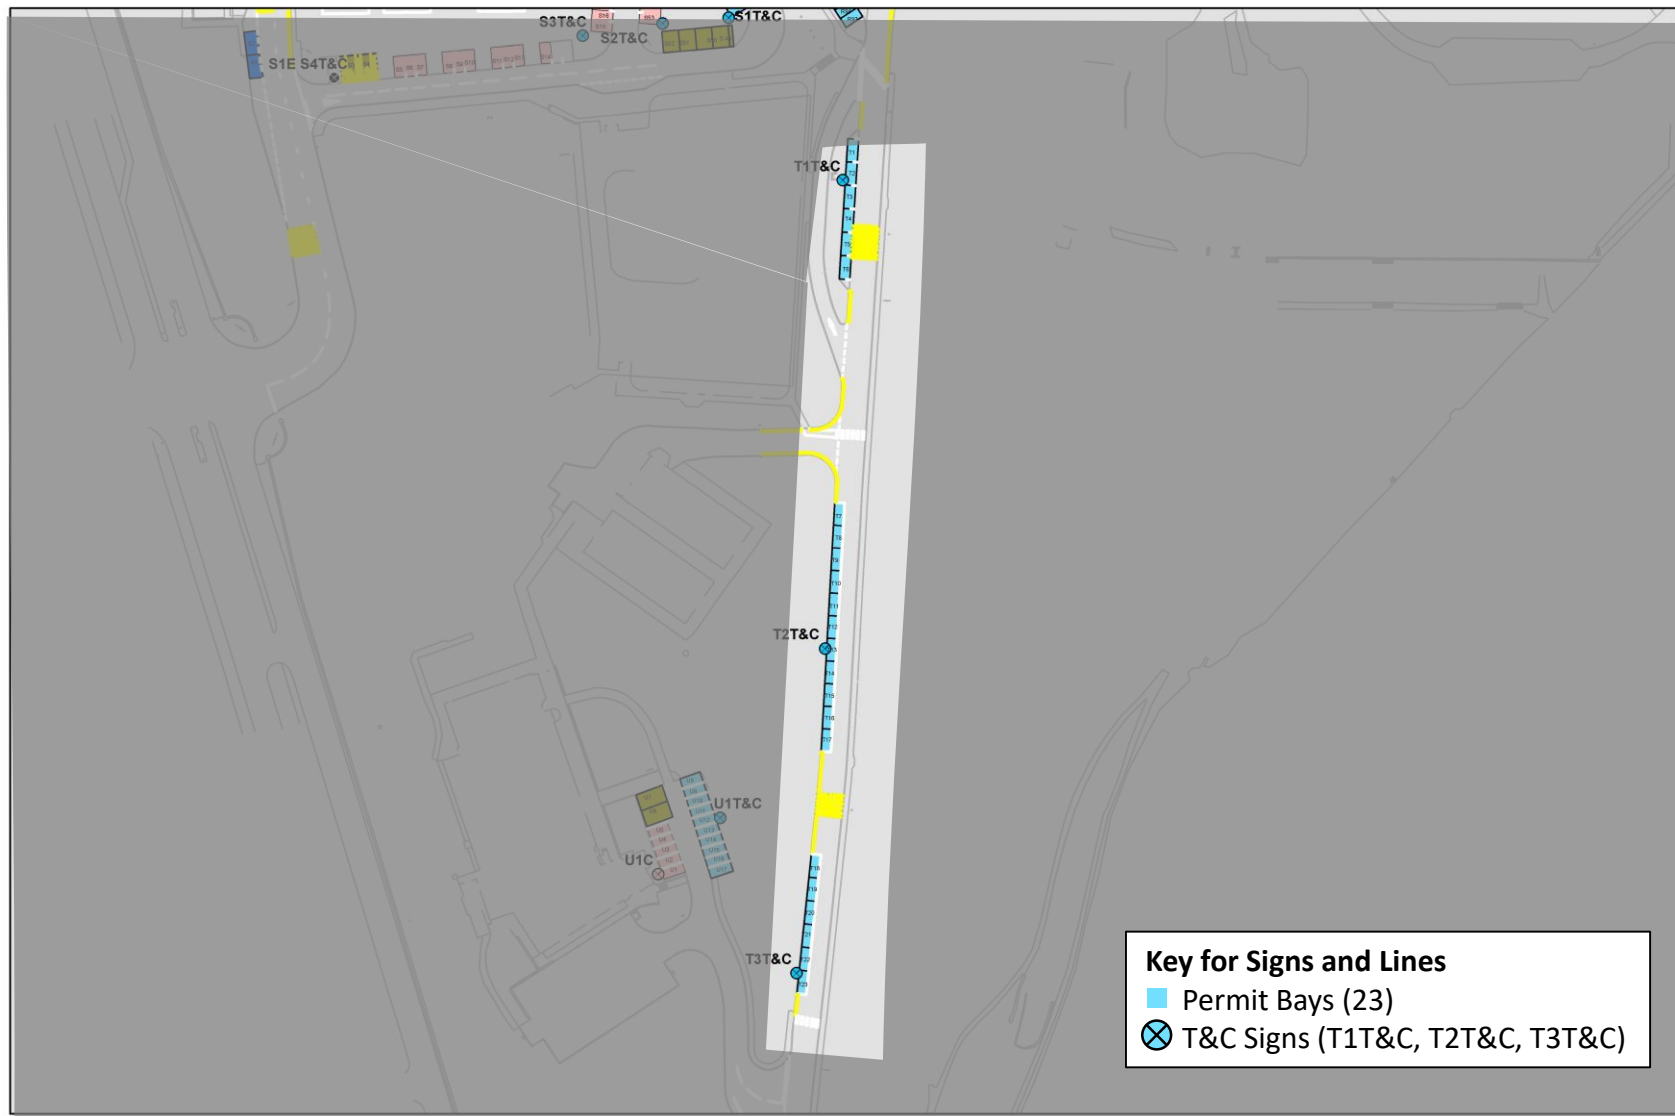

0 25 50 100 m

Title:
T - Garscube Main Drive (North)

Version: 1.6
Date: 01/04/2019

Notes: